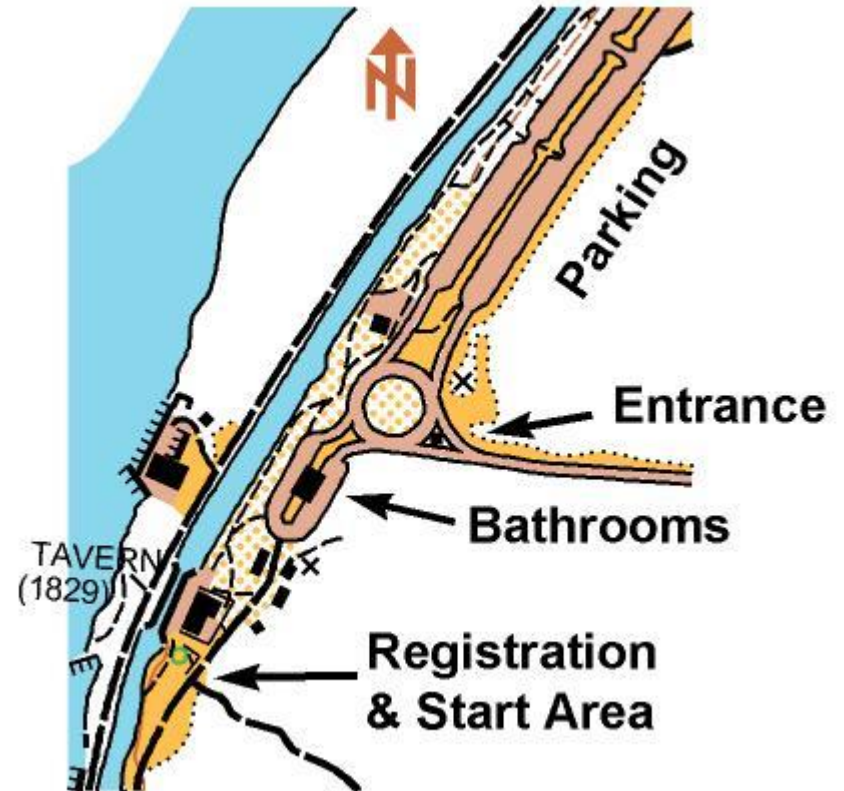

## Event Locator Maps for Sun. Nov. 24, 2013

To the QOC Great Falls MD Event:  
(address: 11710 MacArthur Blvd, Potomac, MD)

From I-495, Maryland: Take exit 41 (Carderock/Great Falls, MD), follow Clara Barton Parkway to the end. At the stop sign, turn left onto MacArthur Blvd. Follow MacArthur ~3.5 miles to the CHOH park entrance booth. MacArthur Blvd. ends at the park.

From I-495, Virginia: Cross into Maryland over the American Legion Bridge (beltway inner loop) and take exit 41 (Clara Barton Parkway) Westbound, staying left at the fork. Follow Clara Barton to the end. At the stop sign, turn left onto MacArthur Blvd.

Follow MacArthur Blvd ~3.5 miles to the park entrance booth.  
MacArthur Blvd. ends at the park.

After going by the park entrance toll booth, park in the large lot to the right (north) of the roundabout, then walk south back past the roundabout and beyond the Tavern to find our registration area. See detail map to the right.

To the Post-Race **Potomac Pizza** Palooza:  
(address: 9812 Falls Rd., Potomac MD)

Take a left at the stop sign as you exit the park, and in less than 2 miles take a left just before River Road into the Potomac Promenade parking area.